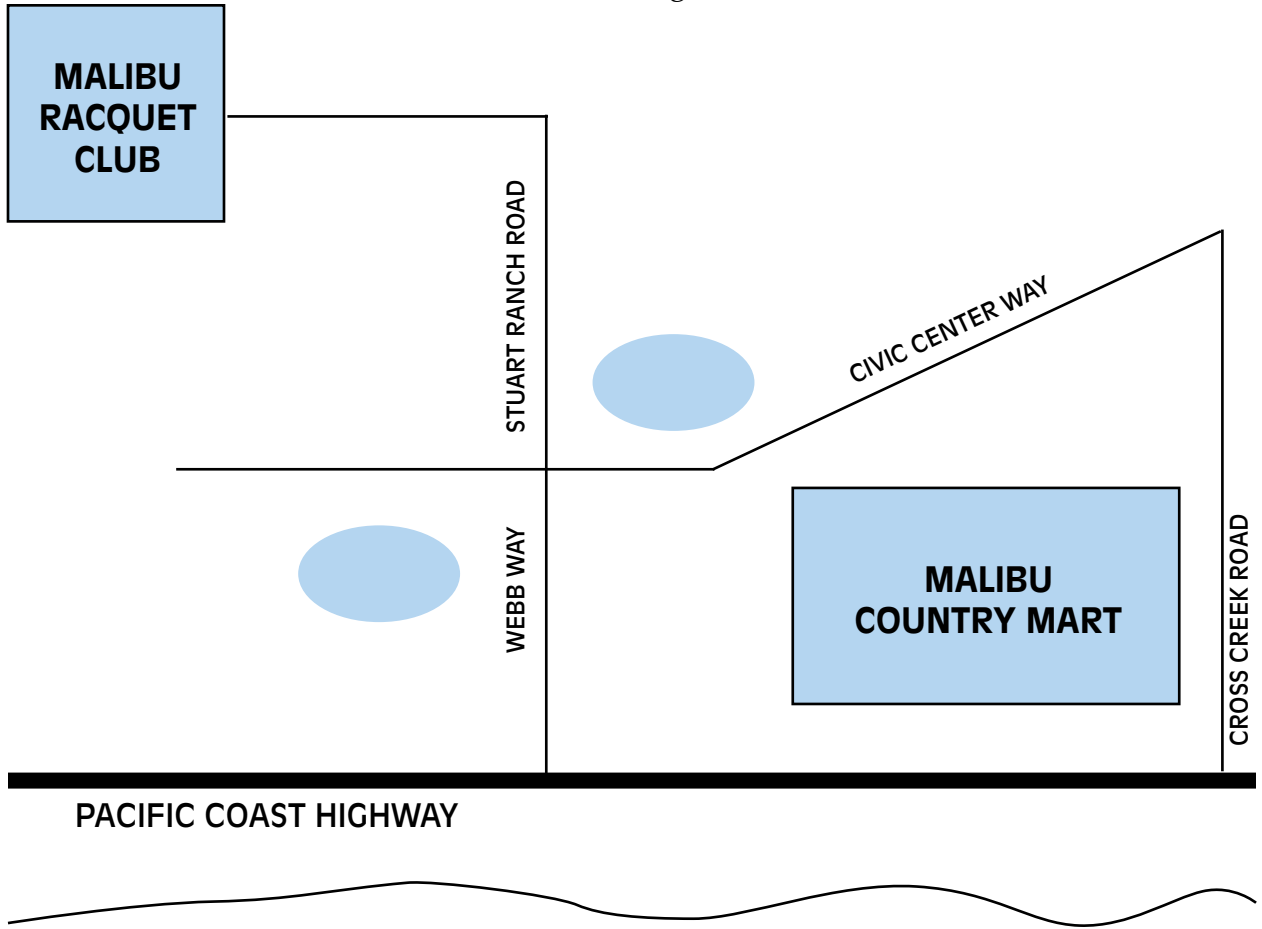

Carl Schlosberg Fine Arts presents

MALIBU SCULPTURE 2010

A Summer Exhibition

June 27 - August 31

310.556.5430 / www.malibusculpture2010.com